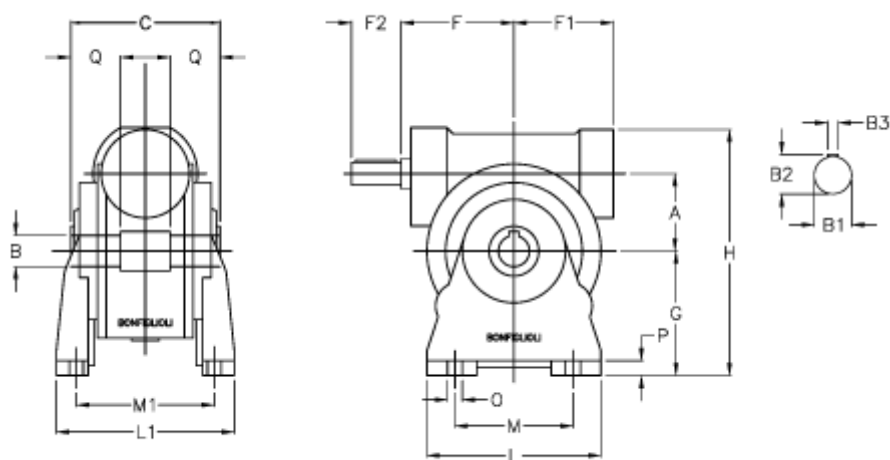

Article number: 3901185100200

Description: Worm gear with solid input shaft
VF 185A-100-HS

Measures

a	= 185.4	F1	= 205	P	= 22
B	= 60	g	= 254	Q	= 65.0
B1 E7	= 40	H	= 521		
B2	= 43.0	L	= 360		
B3 H9	= 12	L1	= 320		
C	= 190	m	= 270		
Description	= VF 185A-xx-HS	M1	= 251.0		
F	= 214.5	O	= 22.0		